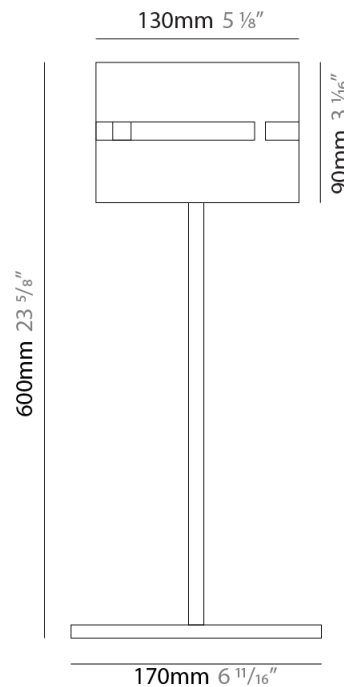

LUZ OCULTA METAL PORTABLE

D54026-

base number   Finish
Options

1. To build a product code in our configurator select the specify button on the base model # product page
2. To build a manual product code on this datasheet choose from the options listed below in blue font and add the suffix to the base model #

GENERAL

Series: Luz Oculta
Subseries: Luz Oculta Metal
Partner: Fambuena
Division: Design
Installation: Portable
Product Type: Table
Mounting Location: Table
Light Distribution: Direct / Indirect

PHYSICAL

Shape: Cylinder
Diameter (mm): 120
Diameter (in): 4 ³/₄
Height (mm): 500
Height (in): 19 ¹¹/₁₆
Fixture Finish: [BRA](#) / [BRZ](#) / [ABR](#)
Fixture Material: Metal
Upon Request: Bolt Down

ELECTRICAL

Number of Lamps: 1
Lamp Type: LED Retrofit
Lamp Shape: T4
Bulb Included: Bulb Not Included
Max. Wattage Per Lamp (W): 5
Lamp Base: G9
Input Voltage (V): 120

LED

OPTICAL

RATINGS AND CERTIFICATIONS

Certified By: Certified for North American Standards
IP rating: IP20

PROJECT	_____
TYPE	_____
SPECIFIER	_____
QUANTITY	_____
DATE	_____