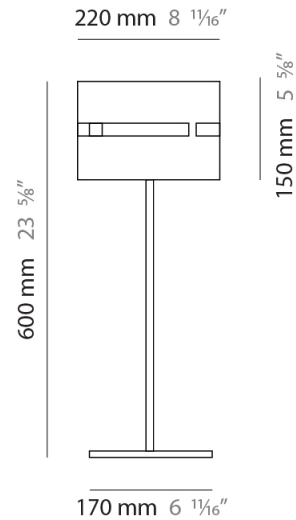

PROJECT	_____
TYPE	_____
SPECIFIER	_____
QUANTITY	_____
DATE	_____

LUZ OCULTA METAL PORTABLE

D54025-

base number   Finish
Options

1. To build a product code in our configurator select the specify button on the base model # product page
2. To build a manual product code on this datasheet choose from the options listed below in blue font and add the suffix to the base model #

GENERAL

Series: Luz Oculta
Subseries: Luz Oculta Metal
Partner: Fambuena
Division: Design
Installation: Portable
Product Type: Table
Mounting Location: Table
Light Distribution: Direct / Indirect

PHYSICAL

Shape: Cylinder
Diameter (mm): 220
Diameter (in): 8 1/16
Height (mm): 600
Height (in): 23 5/8
Fixture Finish: [BRA](#) / [BRZ](#) / [ABR](#)
Fixture Material: Metal
Upon Request: Bolt Down

ELECTRICAL

Number of Lamps: 1
Lamp Type: LED Retrofit
Lamp Shape: B10
Bulb Included: Bulb Not Included
Max. Wattage Per Lamp (W): 4
Lamp Base: E12
Input Voltage (V): 120

LED

OPTICAL

RATINGS AND CERTIFICATIONS

Certified By: Certified for North American Standards
IP rating: IP20