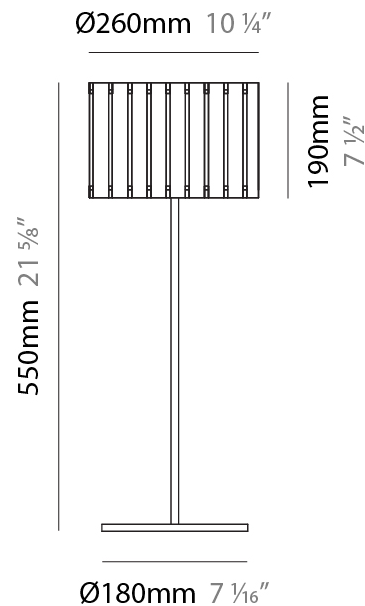

LUZ OCULTA WOOD PORTABLE

D54038-

base number   Finish Options   -   Finish Options

1. To build a product code in our configurator select the specify button on the base model # product page
2. To build a manual product code on this datasheet choose from the options listed below in blue font and add the suffix to the base model #

GENERAL

Series: Luz Oculta
Subseries: Luz Oculta Wood
Partner: Fambuena
Division: Design
Installation: Portable
Product Type: Table
Mounting Location: Table
Light Distribution: Direct / Indirect

PHYSICAL

Shape: Cylinder
Diameter (mm): 260
Diameter (in): 10 ¼
Height (mm): 550
Height (in): 21 ⅝
Fixture Finish: DOW / NAT
Holder Finish: BRA / BRZ
Fixture Material: Metal / Wood
Primary Material: Wood
Upon Request: Bolt Down

ELECTRICAL

Number of Lamps: 1
Lamp Type: LED Retrofit
Lamp Shape: B10
Bulb Included: Bulb Not Included
Max. Wattage Per Lamp (W): 4
Lamp Base: E12
Input Voltage (V): 120

LED

OPTICAL

RATINGS AND CERTIFICATIONS

Certified By: Certified for North American Standards
IP rating: IP20