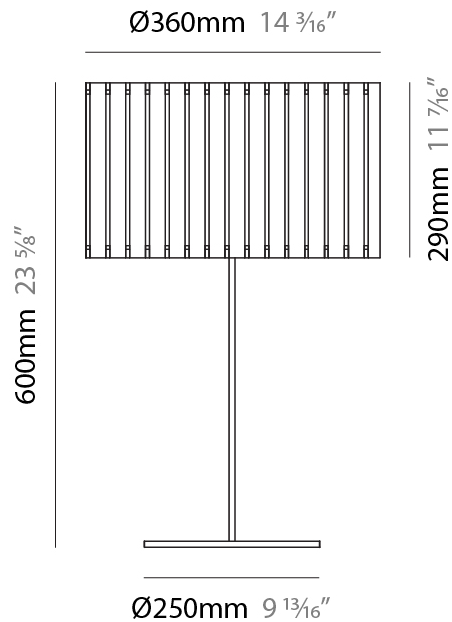

PROJECT	
TYPE	
SPECIFIER	
QUANTITY	
DATE	

LUZ OCULTA WOOD PORTABLE

D54036- -
base number   Finish Options   Finish Options

1. To build a product code in our configurator select the specify button on the base model # product page
2. To build a manual product code on this datasheet choose from the options listed below in blue font and add the suffix to the base model #

GENERAL

Series: Luz Oculta
Subseries: Luz Oculta Wood
Partner: Fambuena
Division: Design
Installation: Portable
Product Type: Table
Mounting Location: Table
Light Distribution: Direct / Indirect

PHYSICAL

Shape: Cylinder
Diameter (mm): 360
Diameter (in): 14 ³/₁₆
Height (mm): 600
Height (in): 23 ⁵/₈
Fixture Finish: [DOW / NAT](#)
Holder Finish: [BRA / BRZ](#)
Fixture Material: Metal / Wood
Primary Material: Wood
Upon Request: Bolt Down

ELECTRICAL

Number of Lamps: 1
Lamp Type: LED Retrofit
Lamp Shape: A19
Bulb Included: Bulb Not Included
Max. Wattage Per Lamp (W): 7
Lamp Base: E26
Input Voltage (V): 120
Upon Request: 277Vac / GU24

LED

OPTICAL

RATINGS AND CERTIFICATIONS

Certified By: CSA Certified to UL and CSA Standards
IP rating: IP20