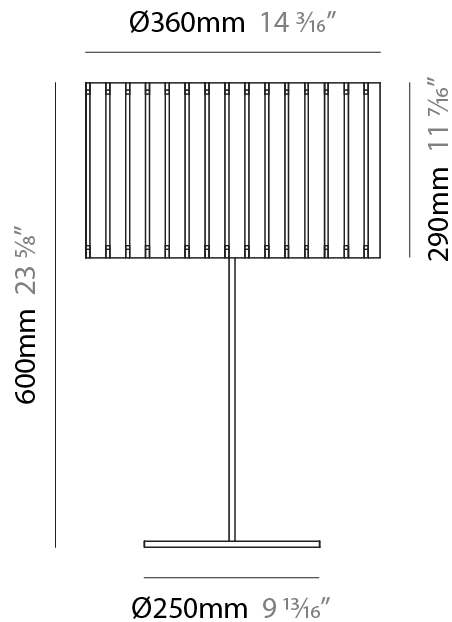

LUZ OCULTA WOOD PORTABLE

D54036- -

base number   Finish Options   Finish Options

1. To build a product code in our configurator select the specify button on the base model # product page
2. To build a manual product code on this datasheet choose from the options listed below in blue font and add the suffix to the base model #

GENERAL

Series: Luz Oculata
Subseries: Luz Oculata Wood
Brand: Fambuena
Division: Design
Mounting Type: Portable
Mounting Location: Table
Subcategory: Table

PHYSICAL

Shape: Cylinder
Diameter (mm): 360
Diameter (in): 14 ³/₁₆
Height (mm): 600
Height (in): 23 ⁵/₈
Light Distribution: Direct / Indirect
Fixture Finish: [DOW](#) / [NAT](#)
Holder Finish: BRA / BRZ
Fixture Material: Metal / Wood
Upon Request: Bolt Down

ELECTRICAL

Number of Lamps: 1
Lamp Type: LED Retrofit
Lamp Shape: A19
Bulb Included: Bulb Not Included
Max. Wattage Per Lamp (W): 7
Lamp Base: E26
Input Voltage (V): 120
Upon Request: 277Vac / GU24

LED

OPTICAL

RATINGS AND CERTIFICATIONS

Certified By: CSA Certified to UL and CSA Standards
IP rating: IP20