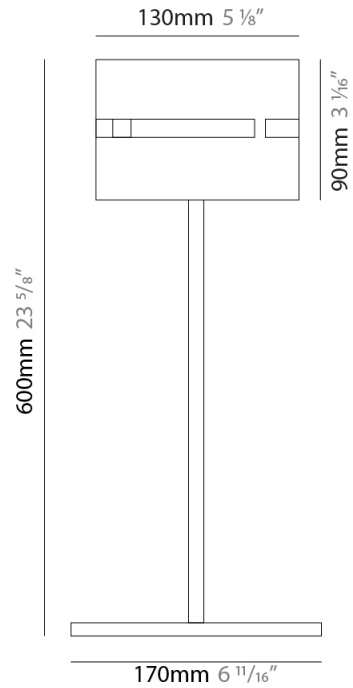

LUZ OCULTA PORTABLE

D54026- : D54026-BRZ

base number

1. To build a product code in our configurator select the specify button on the base model # product page
2. To build a manual product code on this datasheet choose from the options listed below in blue font and add the suffix to the base model #

GENERAL

Series: Luz Oculta
Partner: Fambuena
Division: Design
Installation: Portable
Product Type: Table
Mounting Location: Table
Light Distribution: Direct / Indirect

PHYSICAL

Shape: Cylinder
Diameter (mm): 130
Diameter (in): 5 1/8
Height (mm): 600
Height (in): 23 5/8
Fixture Material: Metal

ELECTRICAL

Lamp Type: LED Retrofit
Max. Wattage Per Lamp (W): 5

LED

OPTICAL

RATINGS AND CERTIFICATIONS

Certified By: Certified for North American Standards
IP rating: IP20

PROJECT	
TYPE	
SPECIFIER	
QUANTITY	
DATE