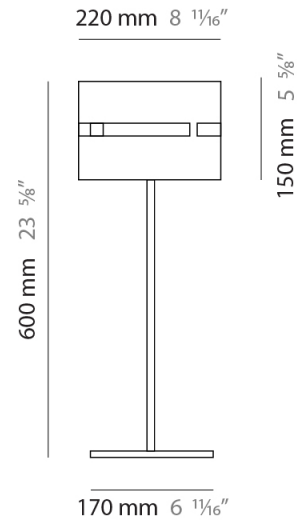

LUZ OCULTA METAL PORTABLE

D54025-

base number   Finish
Options

1. To build a product code in our configurator select the specify button on the base model # product page
2. To build a manual product code on this datasheet choose from the options listed below in blue font and add the suffix to the base model #

GENERAL

Series: Luz Oculta
Subseries: Luz Oculta Metal
Brand: Fambuena
Division: Design
Mounting Type: Portable
Mounting Location: Table
Subcategory: Table

PHYSICAL

Shape: Cylinder
Diameter (mm): 220
Diameter (in): 8 ¹¹/₁₆
Height (mm): 600
Height (in): 23 ⁵/₈
Light Distribution: Direct / Indirect
Fixture Finish: [BRA](#) / [BRZ](#) / [ABR](#)
Fixture Material: Metal
Upon Request: Bolt Down

ELECTRICAL

Number of Lamps: 1
Lamp Type: LED Retrofit
Lamp Shape: B10
Bulb Included: Bulb Not Included
Max. Wattage Per Lamp (W): 4
Lamp Base: E12
Input Voltage (V): 120

LED

OPTICAL

RATINGS AND CERTIFICATIONS

Certified By: Certified for North American Standards
IP rating: IP20