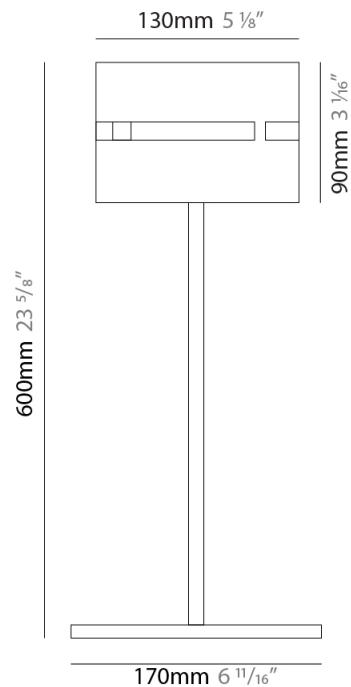

LUZ OCULTA METAL PORTABLE

D54026-

base number   Finish
Options

1. To build a product code in our configurator select the specify button on the base model # product page
2. To build a manual product code on this datasheet choose from the options listed below in blue font and add the suffix to the base model #

GENERAL

Series: Luz Oculta
Subseries: Luz Oculta Metal
Brand: Fambuena
Division: Design
Mounting Type: Portable
Mounting Location: Table
Subcategory: Table

PHYSICAL

Shape: Cylinder
Diameter (mm): 120
Diameter (in): 4 ¾
Height (mm): 500
Height (in): 19 11/16
Light Distribution: Direct / Indirect
Fixture Finish: [BRA](#) / [BRZ](#) / [ABR](#)
Fixture Material: Metal
Upon Request: Bolt Down

ELECTRICAL

Number of Lamps: 1
Lamp Type: LED Retrofit
Lamp Shape: T4
Bulb Included: Bulb Not Included
Max. Wattage Per Lamp (W): 5
Lamp Base: G9
Input Voltage (V): 120

LED

OPTICAL

RATINGS AND CERTIFICATIONS

Certified By: Certified for North American Standards
IP rating: IP20

PROJECT _____
TYPE _____
SPECIFIER _____
QUANTITY _____
DATE _____